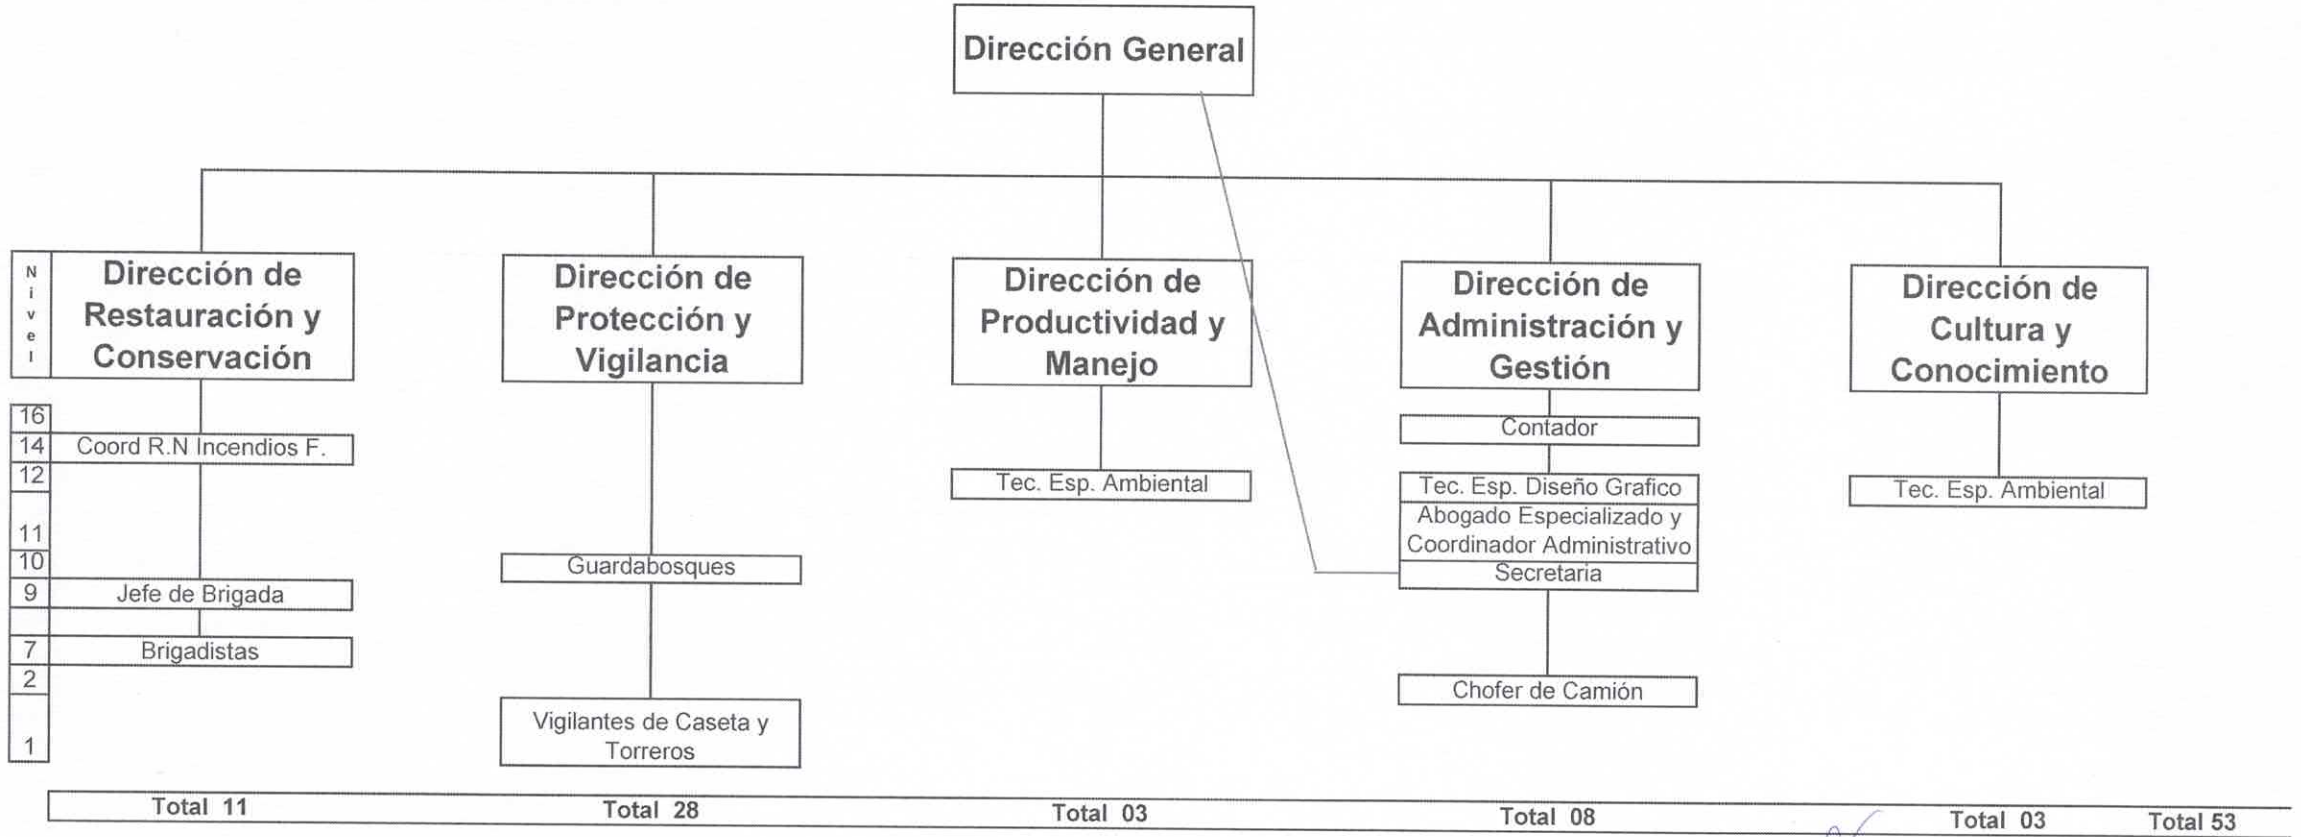

OPD BOSQUE LA PRIMAVERA ORGANIGRAMA FUNCIONAL 2020

Handwritten signatures and initials in blue ink are present at the bottom of the page, including several illegible signatures and the word 'Edición'.